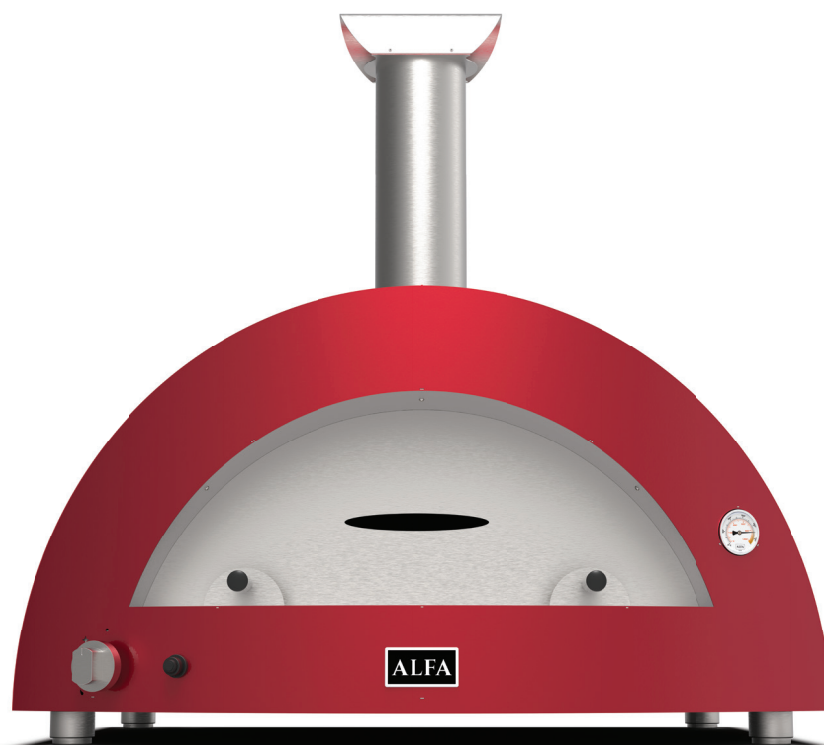

ALFA

MODERNO 5 PIZZE

Data Sheets - Scheda Tecnica

ANTIQUÉ RED

FXMD-5-GROA

ARDESIA GREY

FXMD-5-GGRA

FIRE YELLOW

FXMD-5-GGIA

Weight Peso	170 kg 374 lbs	Materials Materiali	Stainless Steel, iron sheet, Ceramic fiber Acciaio inox, lamiera ferro, Fibroceramica		
Cooking floor Piano Cottura	85x70 cm 34 x 28 in	Type of refractory Tipo di refrattario	Alumina silicate HeatKeeper™ Firebrick Tavella HeatKeeper™ silico-alluminoso		
Max oven temperature Temperatura massima	500°C 1000°F	Recommended fuel Combustibile consigliato	LPG gas (G30 / G31) Gas GPL (G30 / G31)	Natural Gas (G20) Gas Metano (G20)	
Heating time Minuti per scaldare	30'	Gas category Categoria gas	I3+ GPL		I2H (METANO)
Pizza capacity Numero Pizze	5 Ø30cm	Operation Funzionamento	30 mbar 11 in WC	50 mbar	20 mbar 4 in WC
Heat capacity Potenza nominale	30 kW 102.364 Btu/h	Max consumption Consumo Massimo	2.1 kg/h	2.07 kg/h	2 m³/h